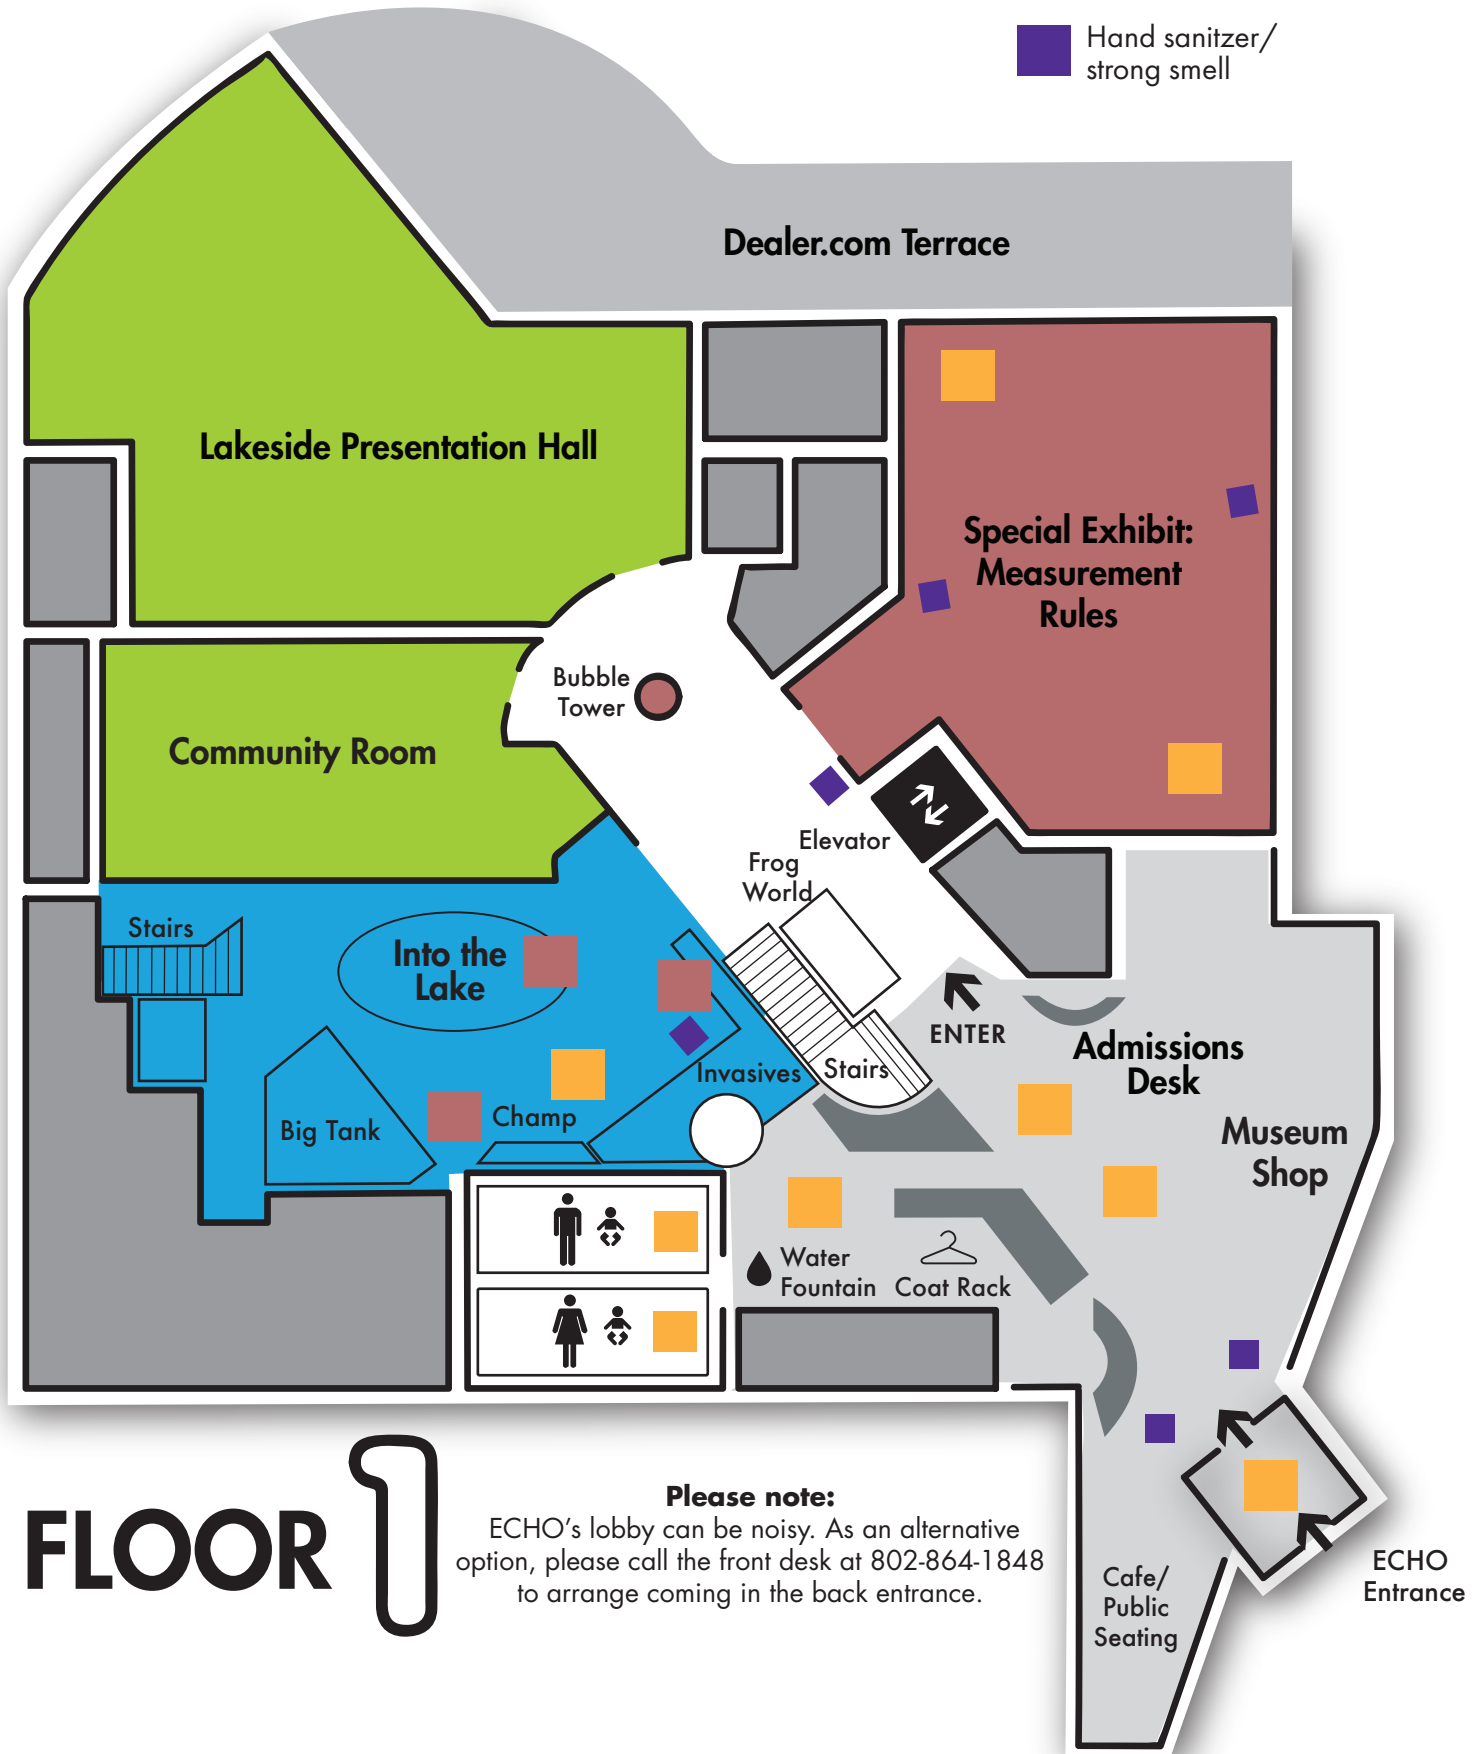

Sensory Map

- Public space (unexpected noise)
- Low Light space
- Staff only
- Tactile activities
- Uncrowded & Quiet space
- Possible Noise
- Hand sanitizer/strong smell

FLOOR 1

Please note:

ECHO's lobby can be noisy. As an alternative option, please call the front desk at 802-864-1848 to arrange coming in the back entrance.

Sensory Map

- Public space (unexpected noise)
- Low Light space
- Staff only
- Tactile activities
- Uncrowded & Quiet space
- Possible Noise
- Hand sanitizer/strong smell

FLOOR 2

Please note:
ECHO's lobby can be noisy. As an alternative option, please call the front desk at 802-864-1848 to arrange coming in the back entrance.