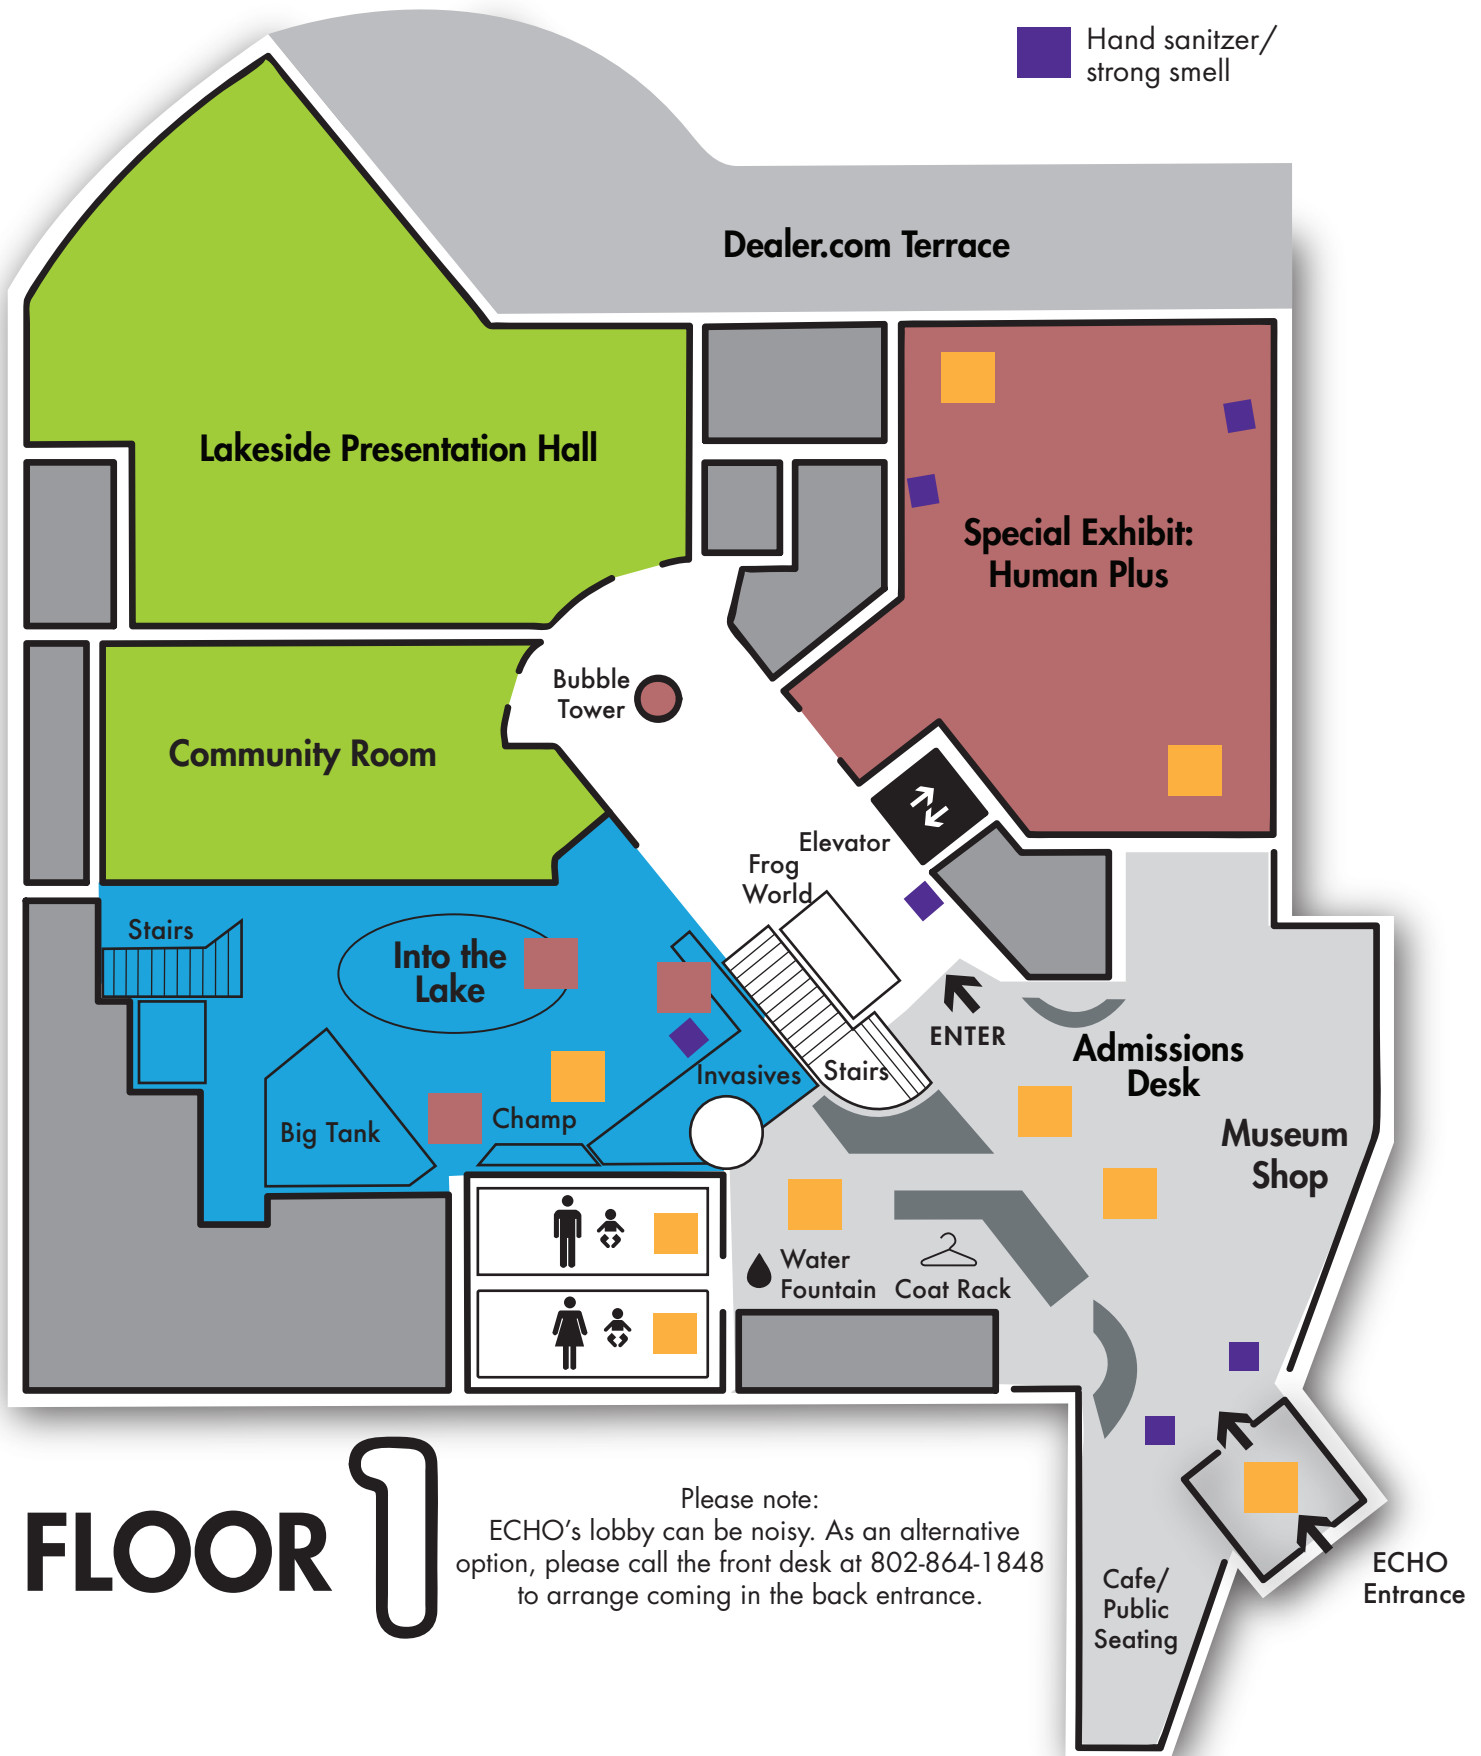

# Sensory Map

- Public space
- Staff only
- Uncrowded & Quiet space
- Low Light space
- Tactile activities
- Possible Noise
- Hand sanitizer/strong smell

# FLOOR 1

Please note:  
ECHO's lobby can be noisy. As an alternative option, please call the front desk at 802-864-1848 to arrange coming in the back entrance.