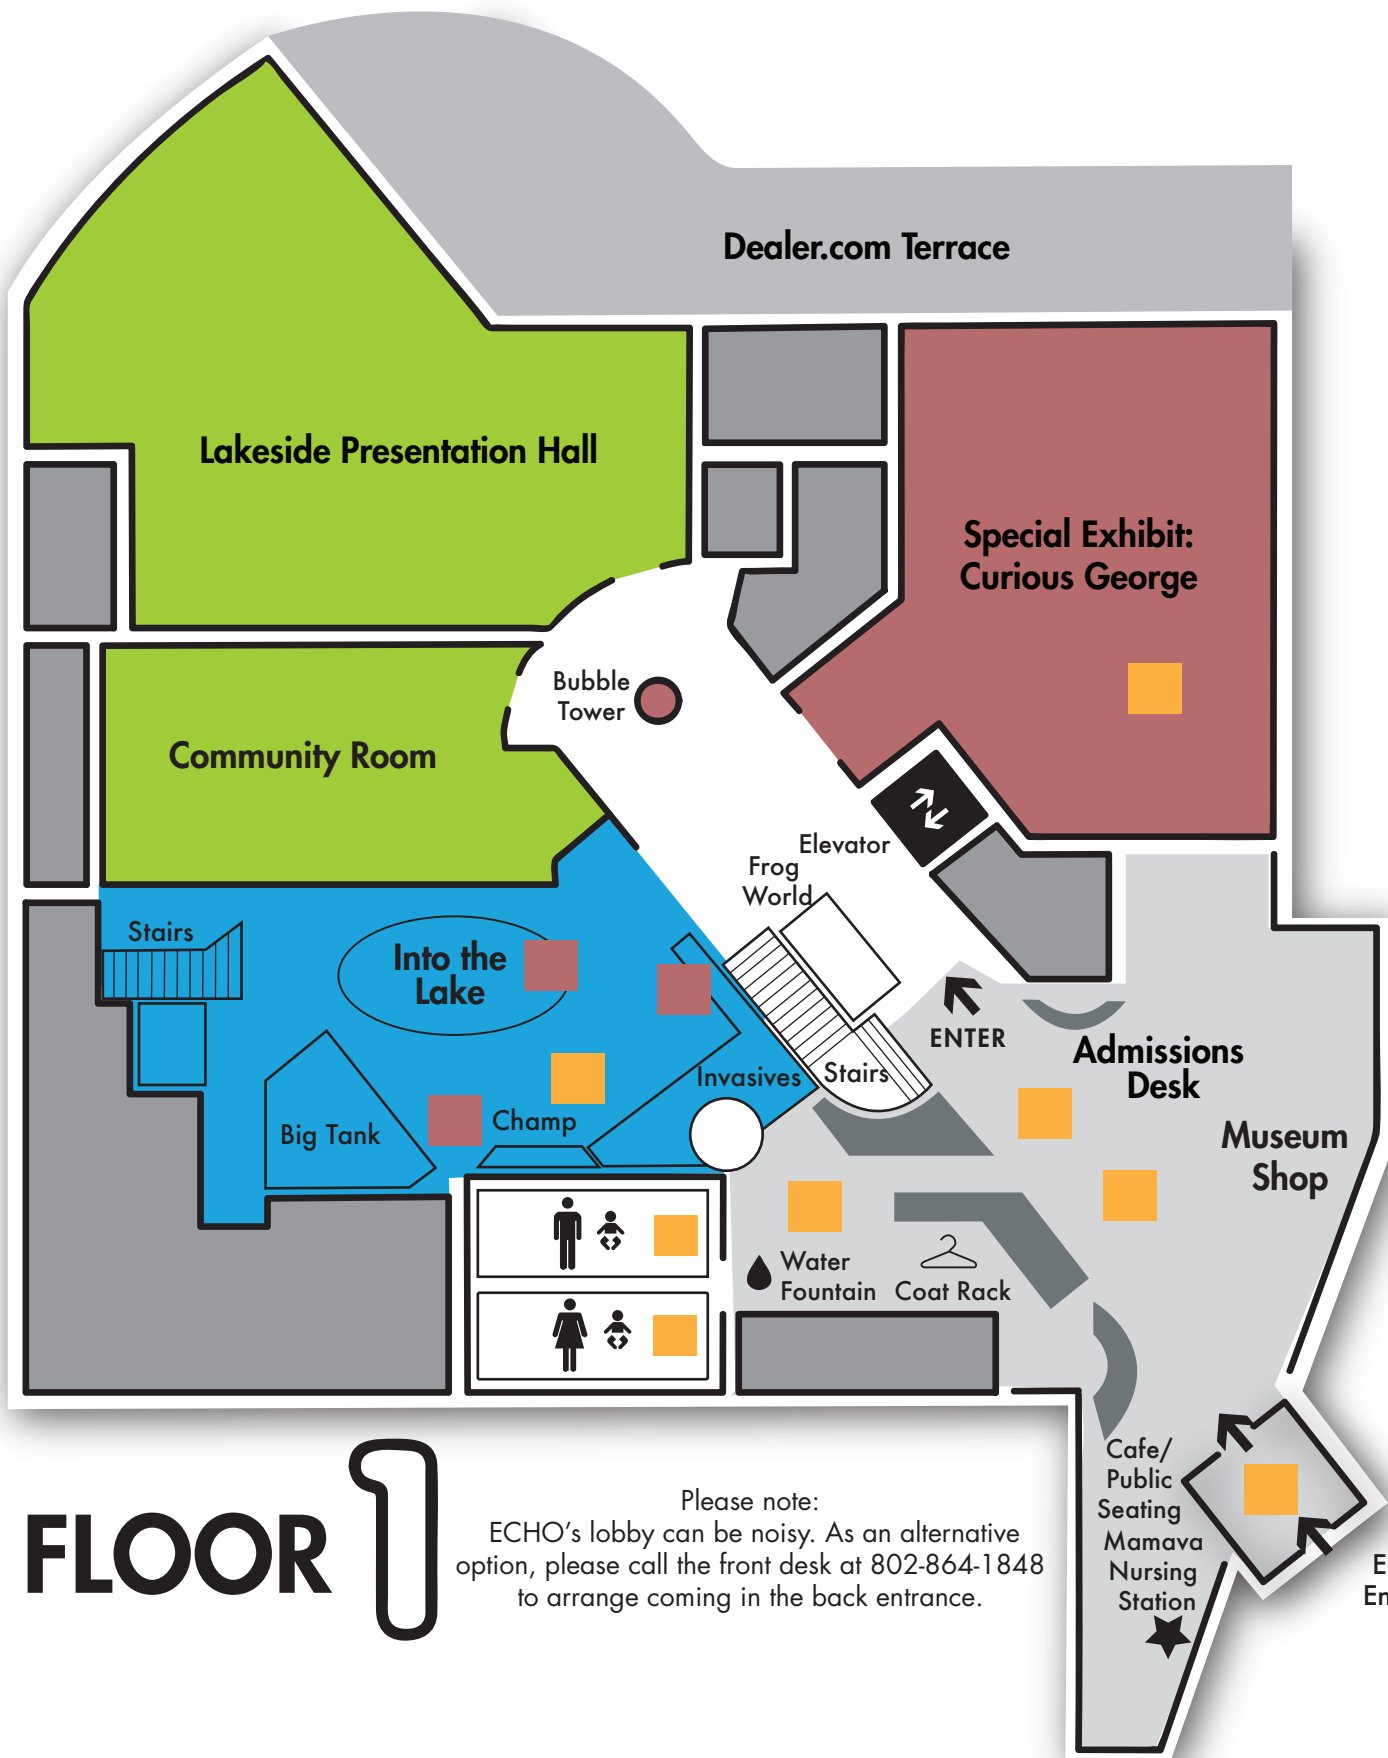

Sensory Map

- Public space
- Staff only
- Uncrowded & Quiet space
- Low Light space
- Tactile activities
- Possible Noise

FLOOR 1

Please note:
ECHO's lobby can be noisy. As an alternative option, please call the front desk at 802-864-1848 to arrange coming in the back entrance.

ECHO Entrance

Sensory Map

- Public space
- Low Light space
- Staff only
- Tactile activities
- Uncrowded & Quiet space
- Possible Noise

FLOOR 2

Please note:
ECHO's lobby can be noisy. As an alternative option, please call the front desk at 802-864-1848 to arrange coming in the back entrance.